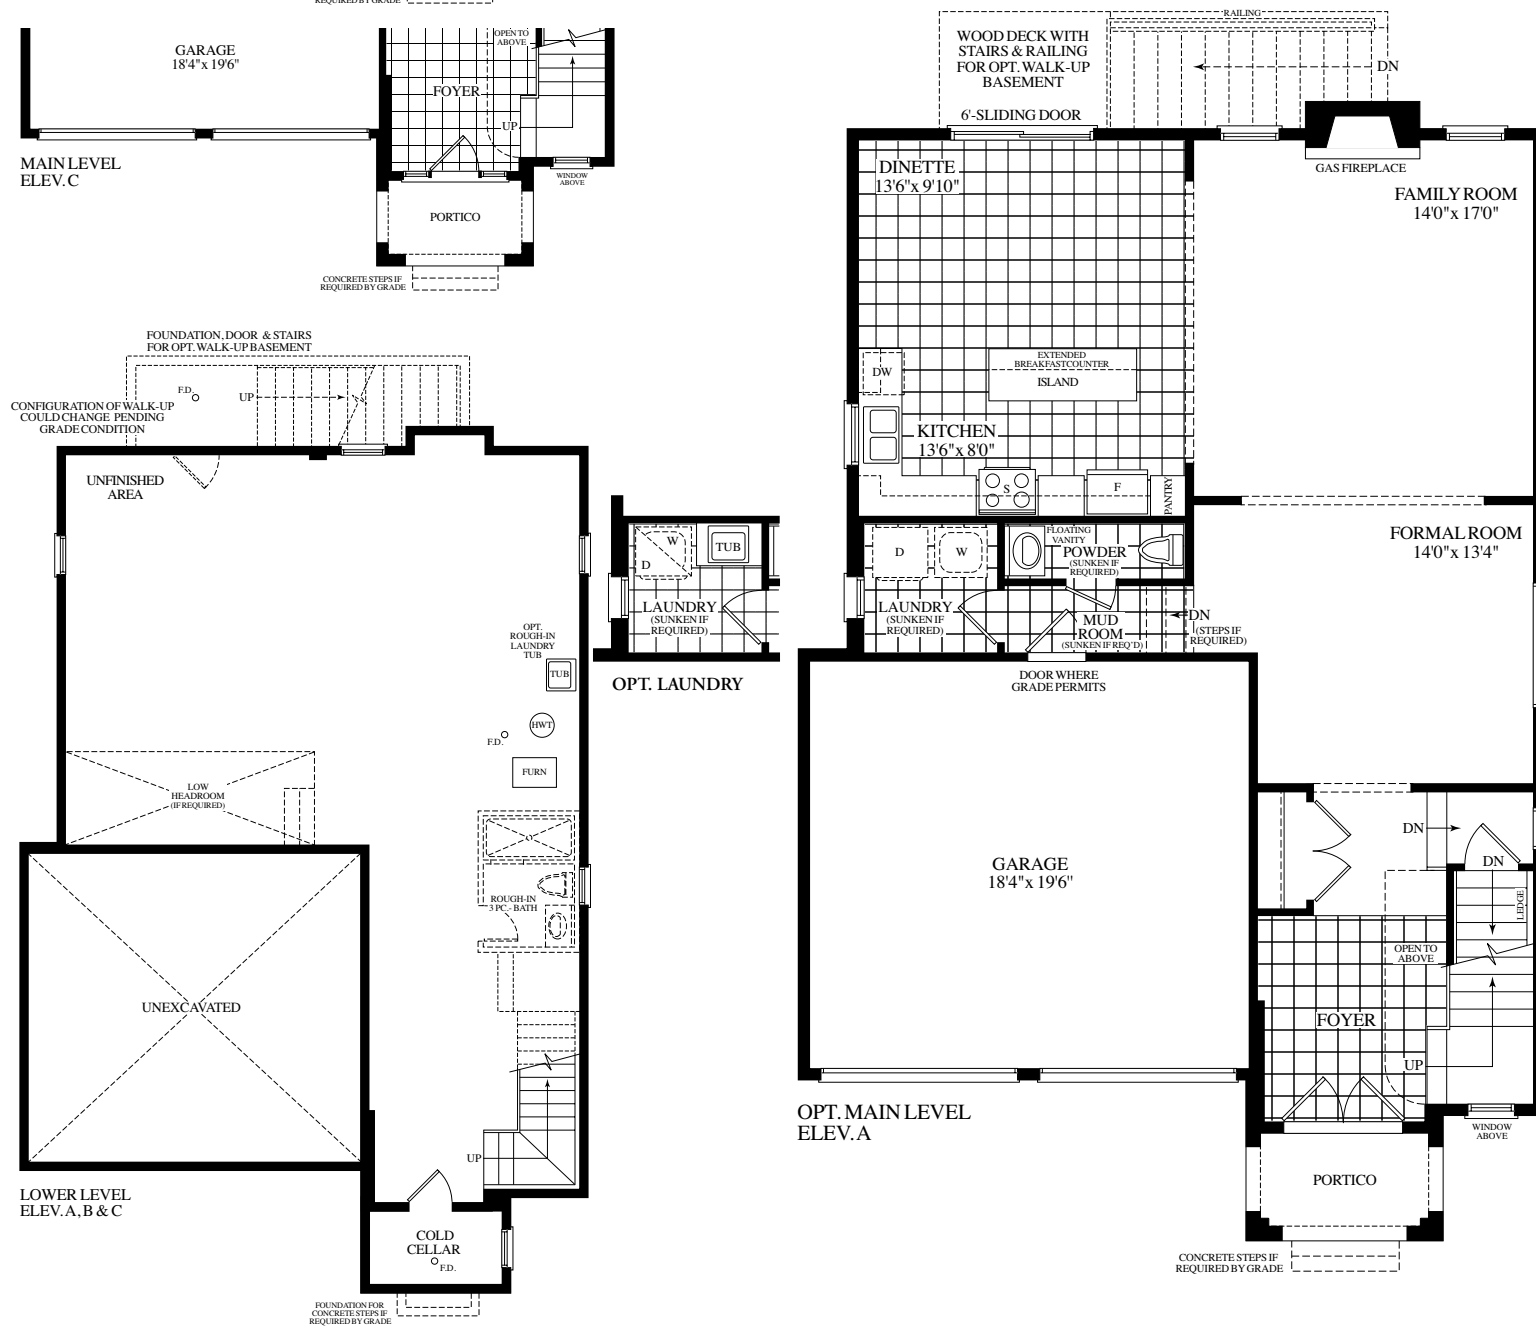

AKRIDGE
MEADOWS

ROYALPINEHOMES.COM

38' LOTS

THE BLOOMINGTON
(38-09)

ELEVATION A
2455
SQUARE FEET

38' LOTS

THE BLOOMINGTON
(38-09)

38' LOTS

THE BLOOMINGTON
(38-09)

ELEVATION B
2455
SQUARE FEET

ELEVATION C
2450
SQUARE FEET

THE BLOOMINGTON (38-09)

ELEVATION A
2455
SQUARE FEET

ELEVATION B
2455
SQUARE FEET

ELEVATION C
2450
SQUARE FEET

38' LOTS

INCLUDES 24-SQ.FT. OPEN AREA

Materials, specifications and floor plans are subject to change without notice. All renderings are artist's concept. All floor plans are approximate dimensions. Actual usable floor space may vary from the stated floor area. E.&O.E.