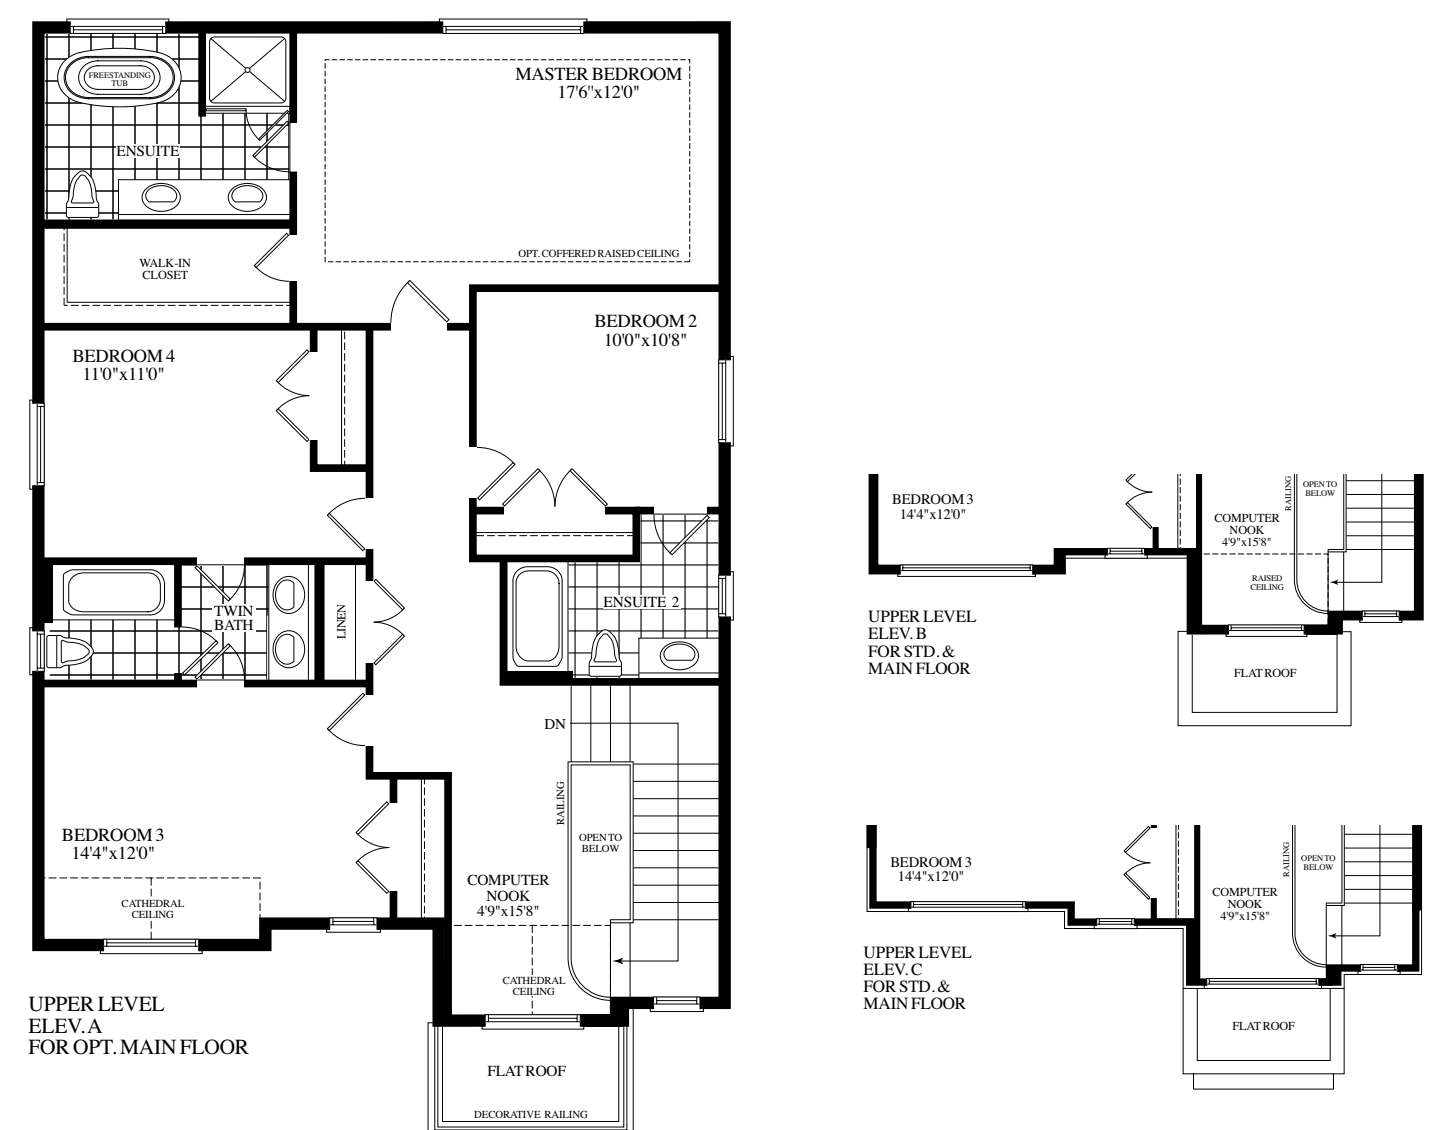

AKRIDGE
MEADOWS

ROYALPINEHOMES.COM

38' LOTS

THE BLOOMINGTON
(38-09)

ELEVATION A
2455
SQUARE FEET

38' LOTS

THE BLOOMINGTON
(38-09)

38' LOTS

THE BLOOMINGTON
(38-09)

ELEVATION B
2455
SQUARE FEET

ELEVATION C
2450
SQUARE FEET

THE BLOOMINGTON (38-09)

ELEVATION A
2455
SQUARE FEET

ELEVATION B
2455
SQUARE FEET

ELEVATION C
2450
SQUARE FEET

38' LOTS

INCLUDES 24-SQ.FT. OPEN AREA

Materials, specifications and floor plans are subject to change without notice. All renderings are artist's concept. All floor plans are approximate dimensions. Actual usable floor space may vary from the stated floor area. E.&O.E.