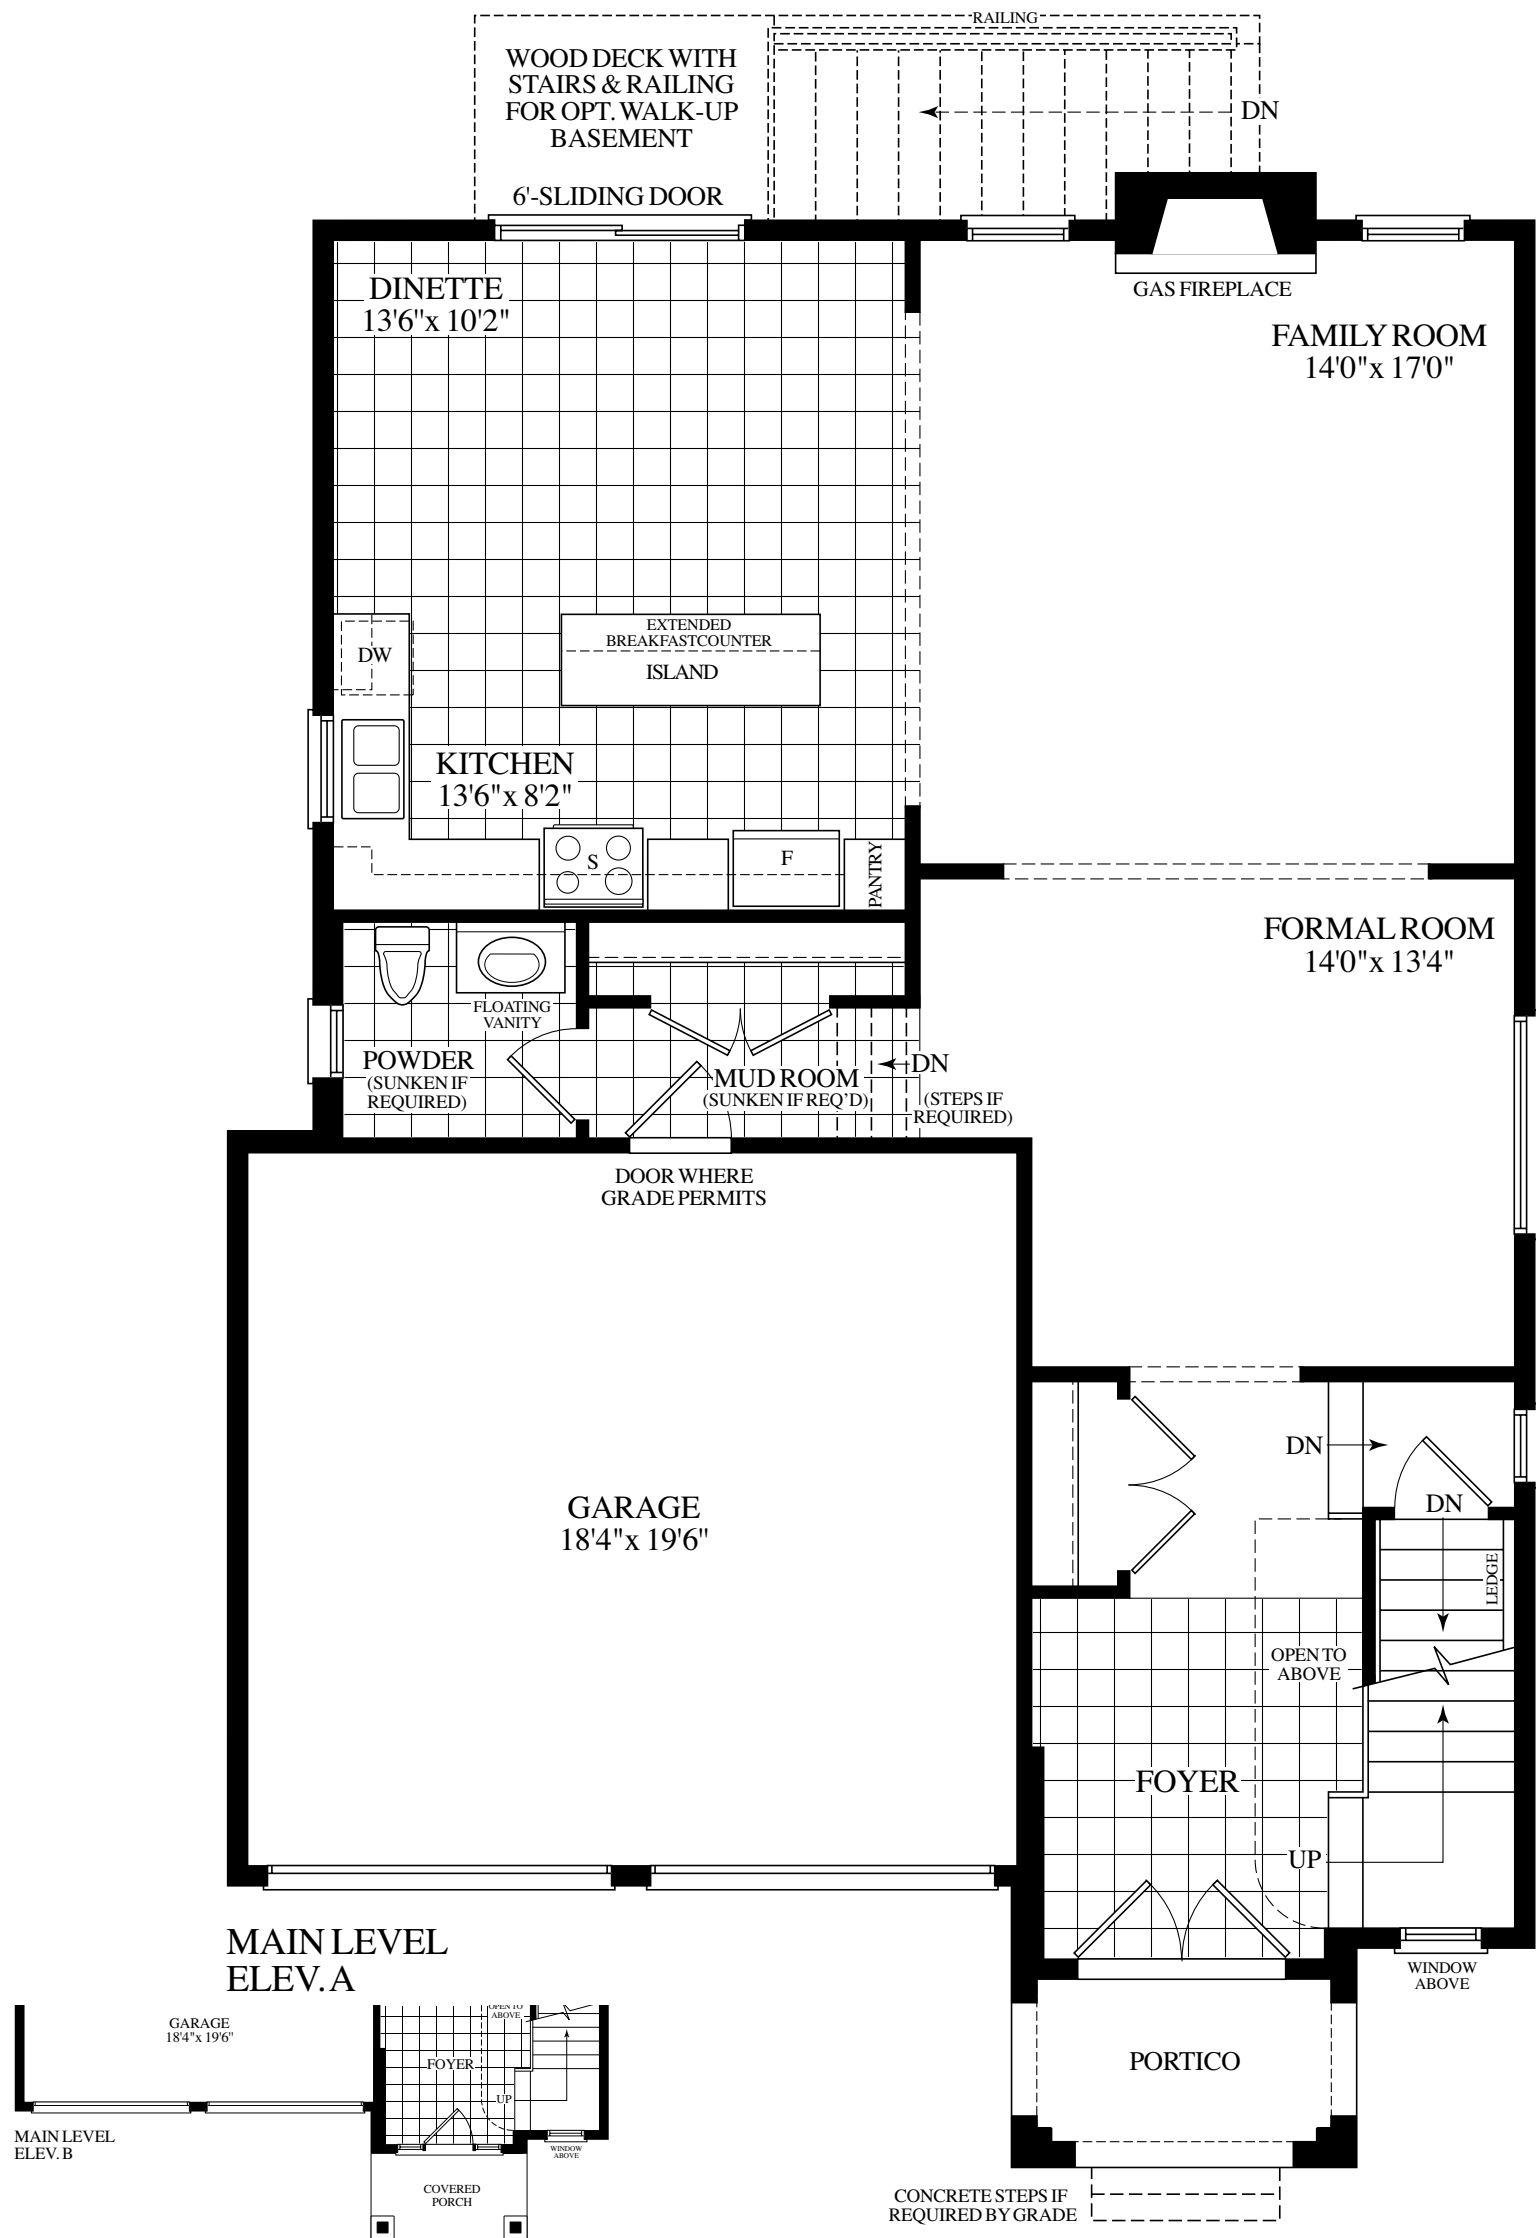

AKRIDGE
MEADOWS

ROYALPINEHOMES.COM

38' LOTS

THE BLOOMINGTON
(38-09)

ELEVATION A
2455
SQUARE FEET

38' LOTS

THE BLOOMINGTON
(38-09)

38' LOTS

THE BLOOMINGTON
(38-09)

ELEVATION B
2455
SQUARE FEET

ELEVATION C
2450
SQUARE FEET

THE BLOOMINGTON (38-09)

ELEVATION A
2455
SQUARE FEET

ELEVATION B
2455
SQUARE FEET

ELEVATION C
2450
SQUARE FEET

38' LOTS

INCLUDES 24-SQ.FT. OPEN AREA

Materials, specifications and floor plans are subject to change without notice. All renderings are artist's concept. All floor plans are approximate dimensions. Actual usable floor space may vary from the stated floor area. E.&O.E.