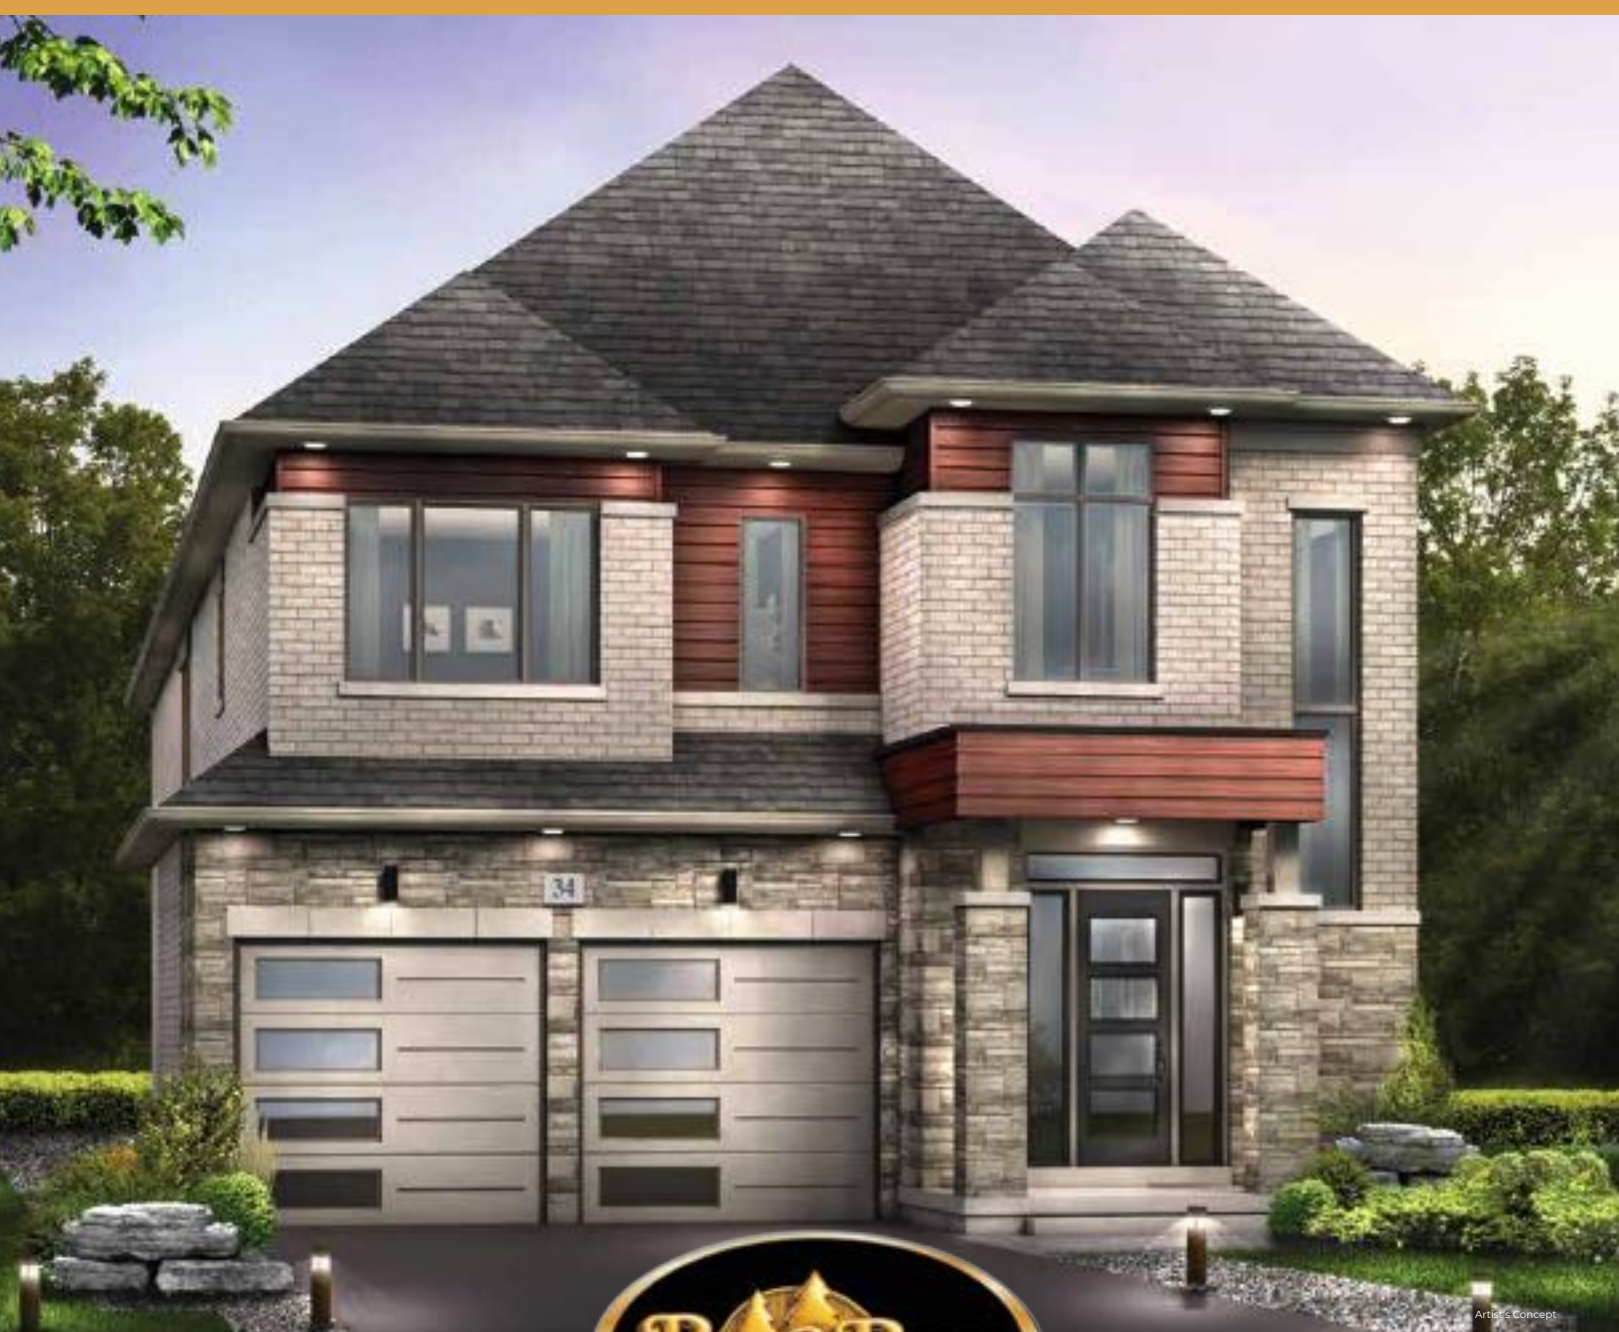

AKRIDGE
MEADOWS

ROYALPINEHOMES.COM

38' LOTS

THE BLOOMINGTON
(38-09)

ELEVATION A
2455
SQUARE FEET

38' LOTS

THE BLOOMINGTON
(38-09)

38' LOTS

THE BLOOMINGTON
(38-09)

ELEVATION B
2455
SQUARE FEET

ELEVATION C
2450
SQUARE FEET

THE BLOOMINGTON (38-09)

ELEVATION A
2455
SQUARE FEET

ELEVATION B
2455
SQUARE FEET

ELEVATION C
2450
SQUARE FEET

38' LOTS