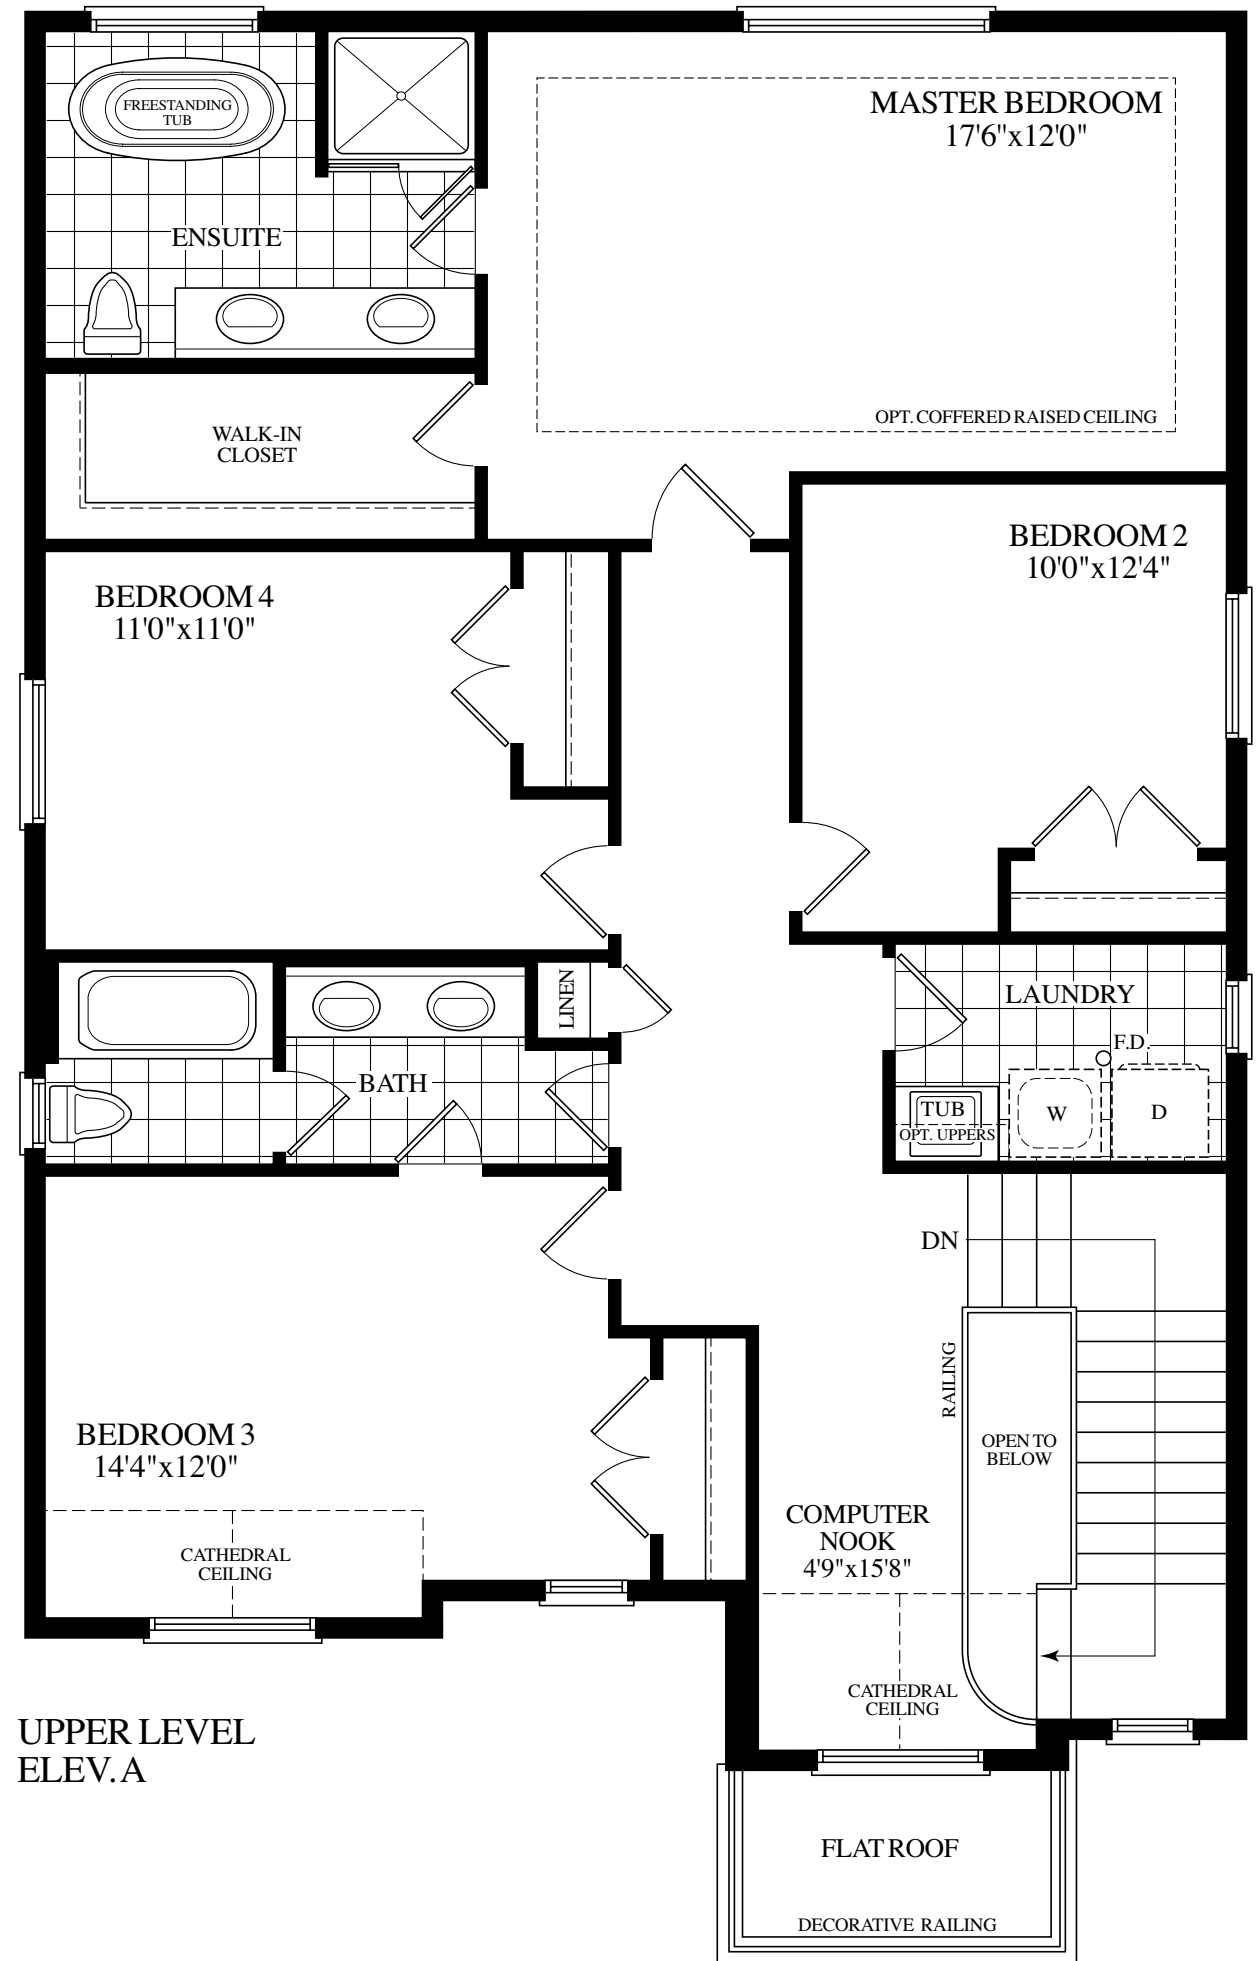

AKRIDGE
MEADOWS

ROYALPINEHOMES.COM

38' LOTS

THE BLOOMINGTON
(38-09)

ELEVATION A
2455
SQUARE FEET

38' LOTS

THE BLOOMINGTON
(38-09)

38' LOTS

THE BLOOMINGTON
(38-09)

ELEVATION B
2455
SQUARE FEET

ELEVATION C
2450
SQUARE FEET

THE BLOOMINGTON (38-09)

ELEVATION A
2455
SQUARE FEET

ELEVATION B
2455
SQUARE FEET

ELEVATION C
2450
SQUARE FEET

38' LOTS

INCLUDES 24-SQ.FT. OPEN AREA

Materials, specifications and floor plans are subject to change without notice. All renderings are artist's concept. All floor plans are approximate dimensions. Actual usable floor space may vary from the stated floor area. E.&O.E.