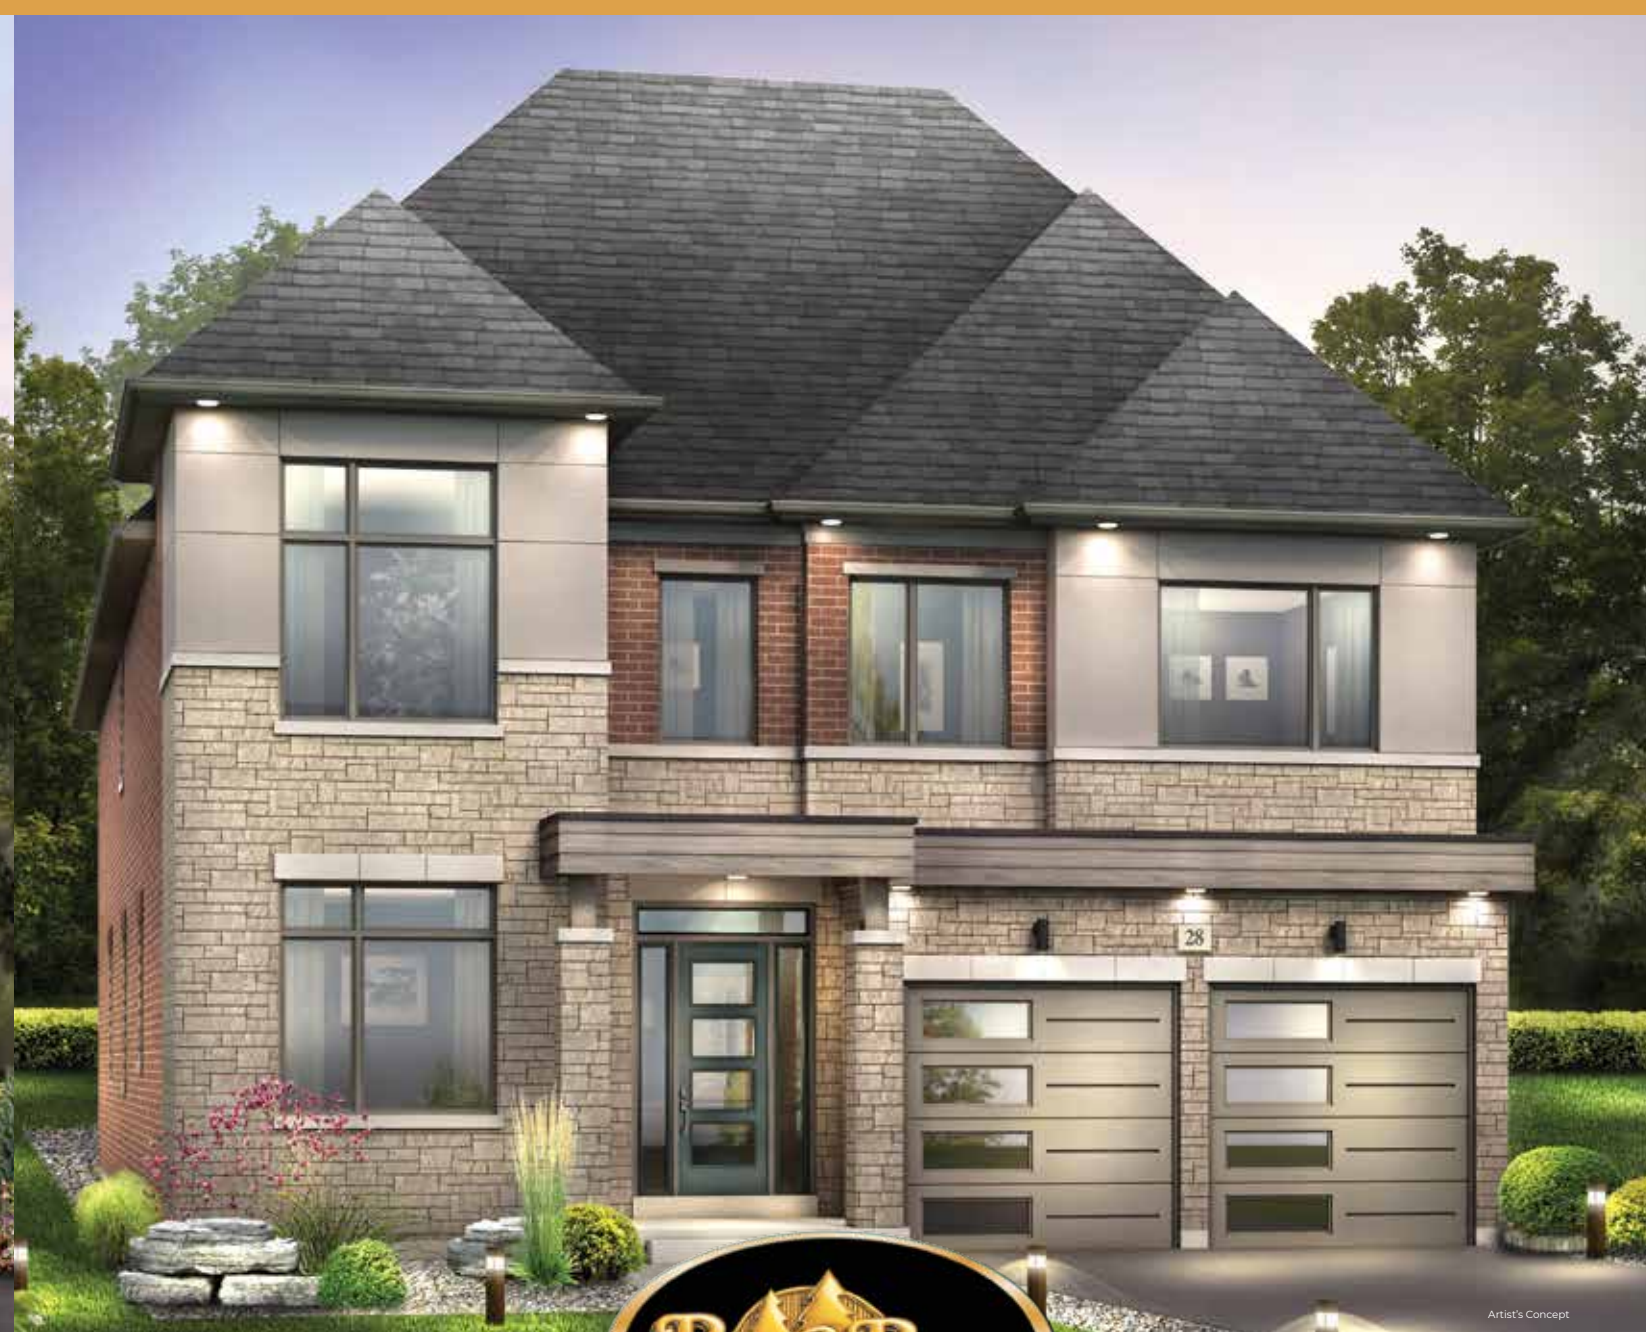

OKRIDGE
MEADOWS

ROYALPINEHOMES.COM

45' LOTS

THE CRIMSON (45-02)
STANDARD LAYOUT

ELEVATION A
2945
SQUARE FEET

45' LOTS

THE CRIMSON (45-02)
STANDARD LAYOUT

45' LOTS

THE CRIMSON (45-02)
STANDARD LAYOUT

ELEVATION B
2940
SQUARE FEET

ELEVATION C
2945
SQUARE FEET