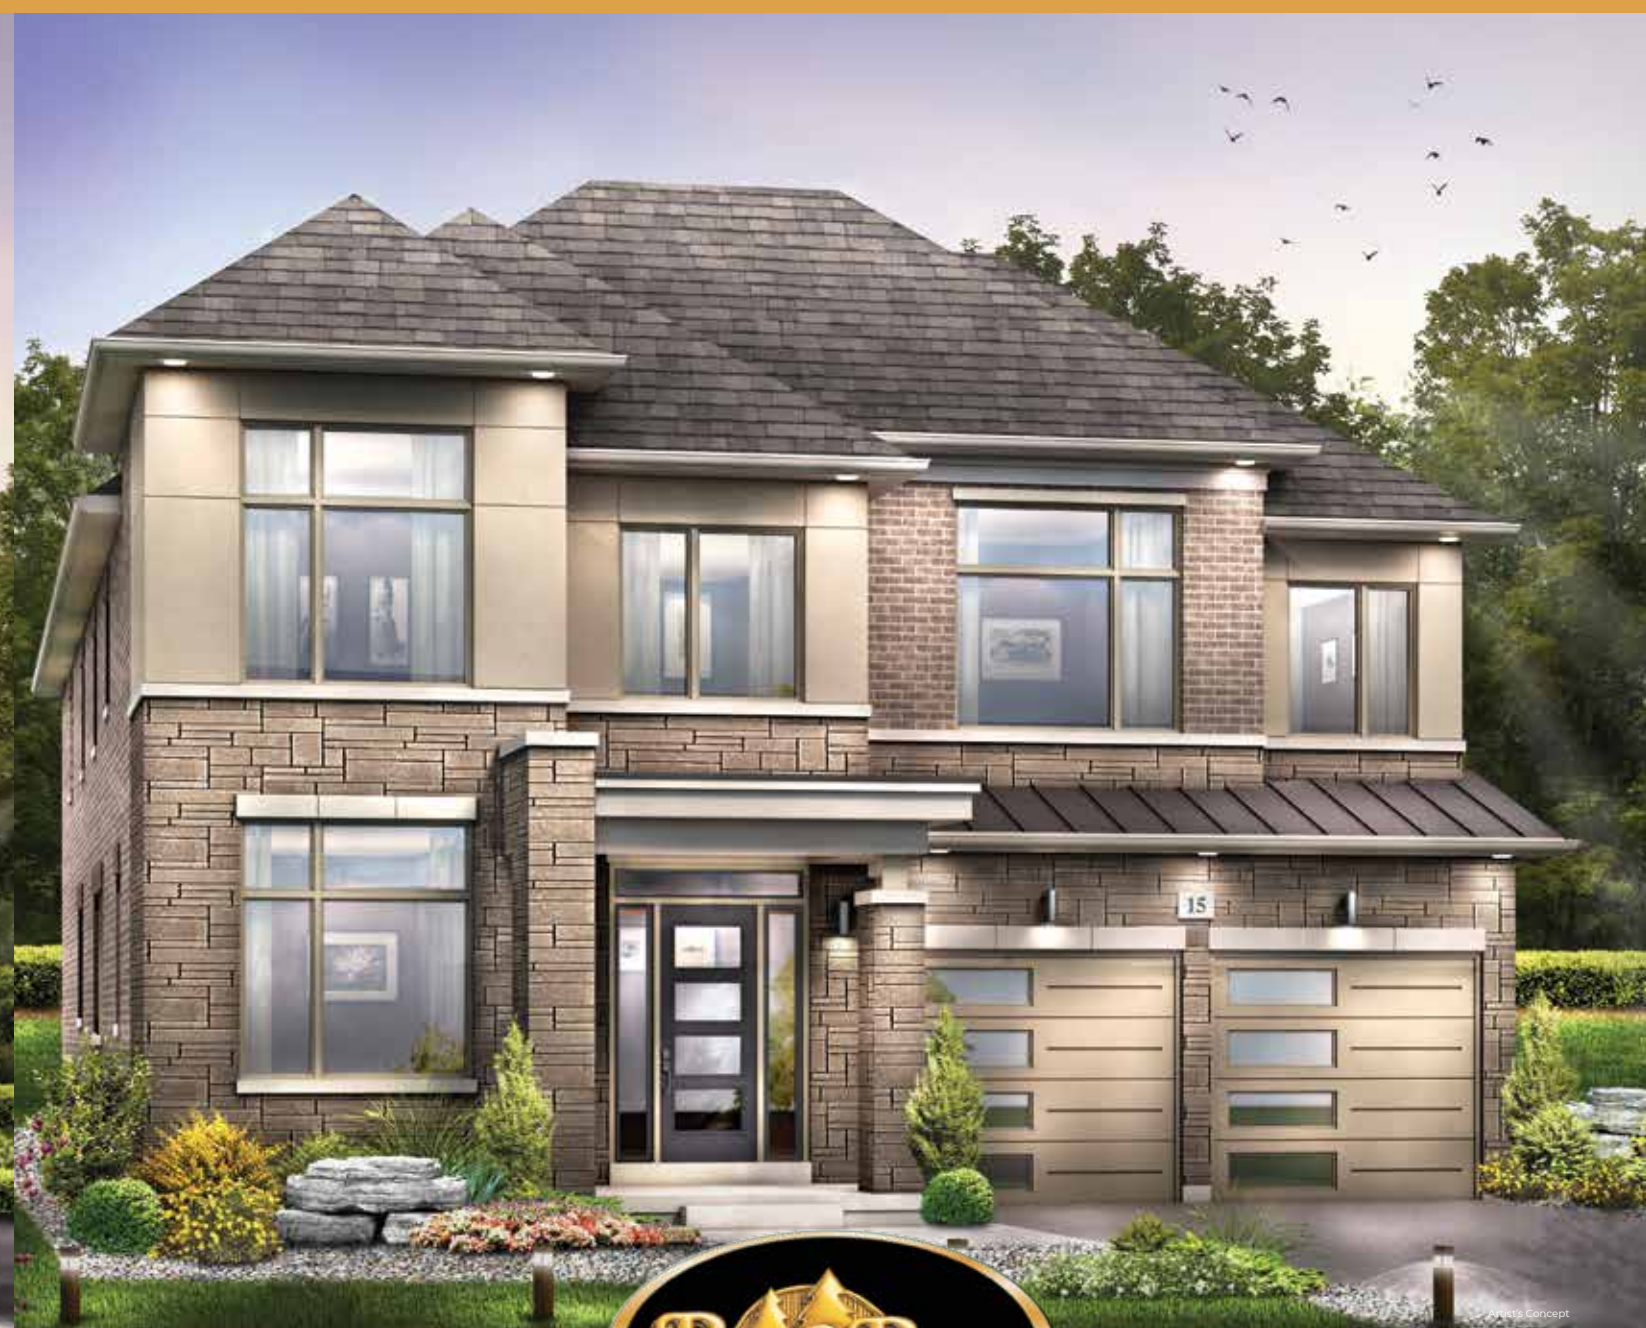

ELEVATION C
3225
SQUARE FEET