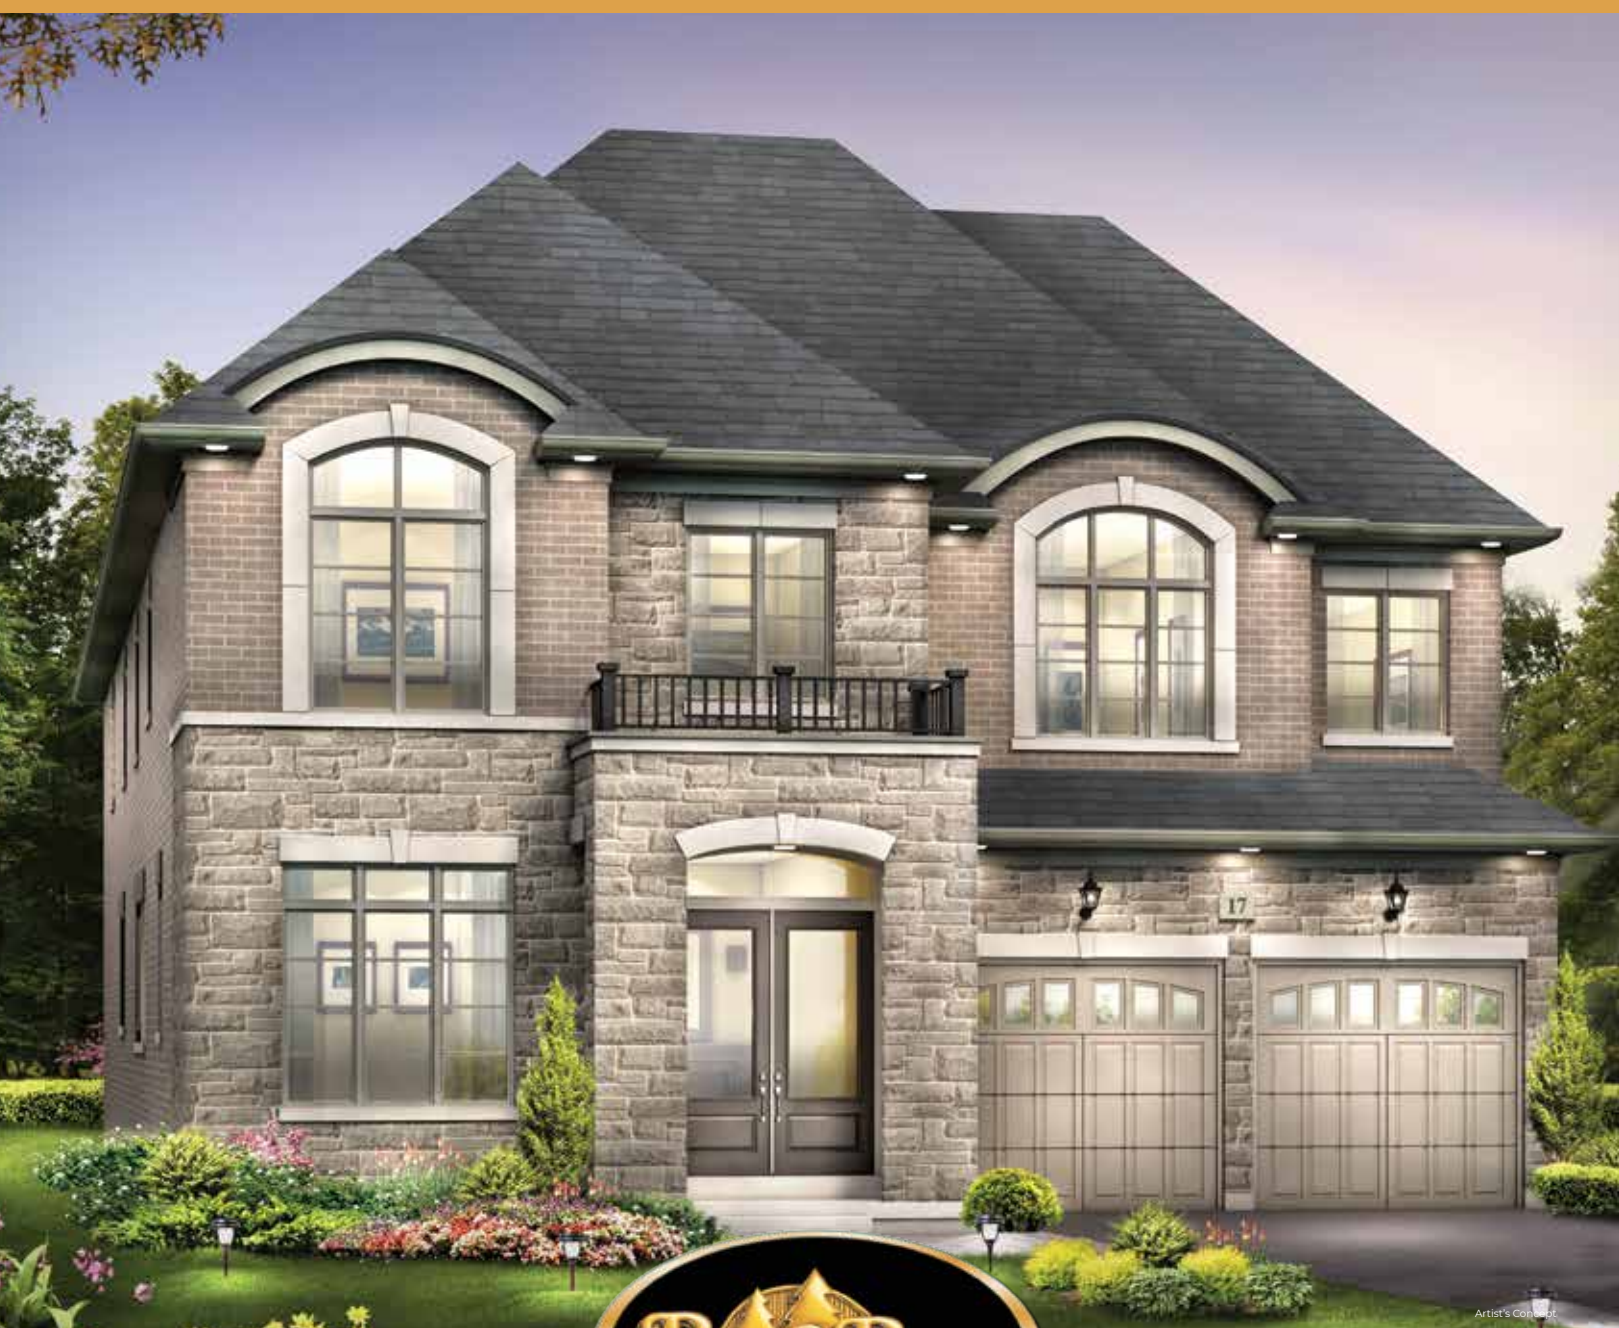

ELEVATION B
3225
SQUARE FEET