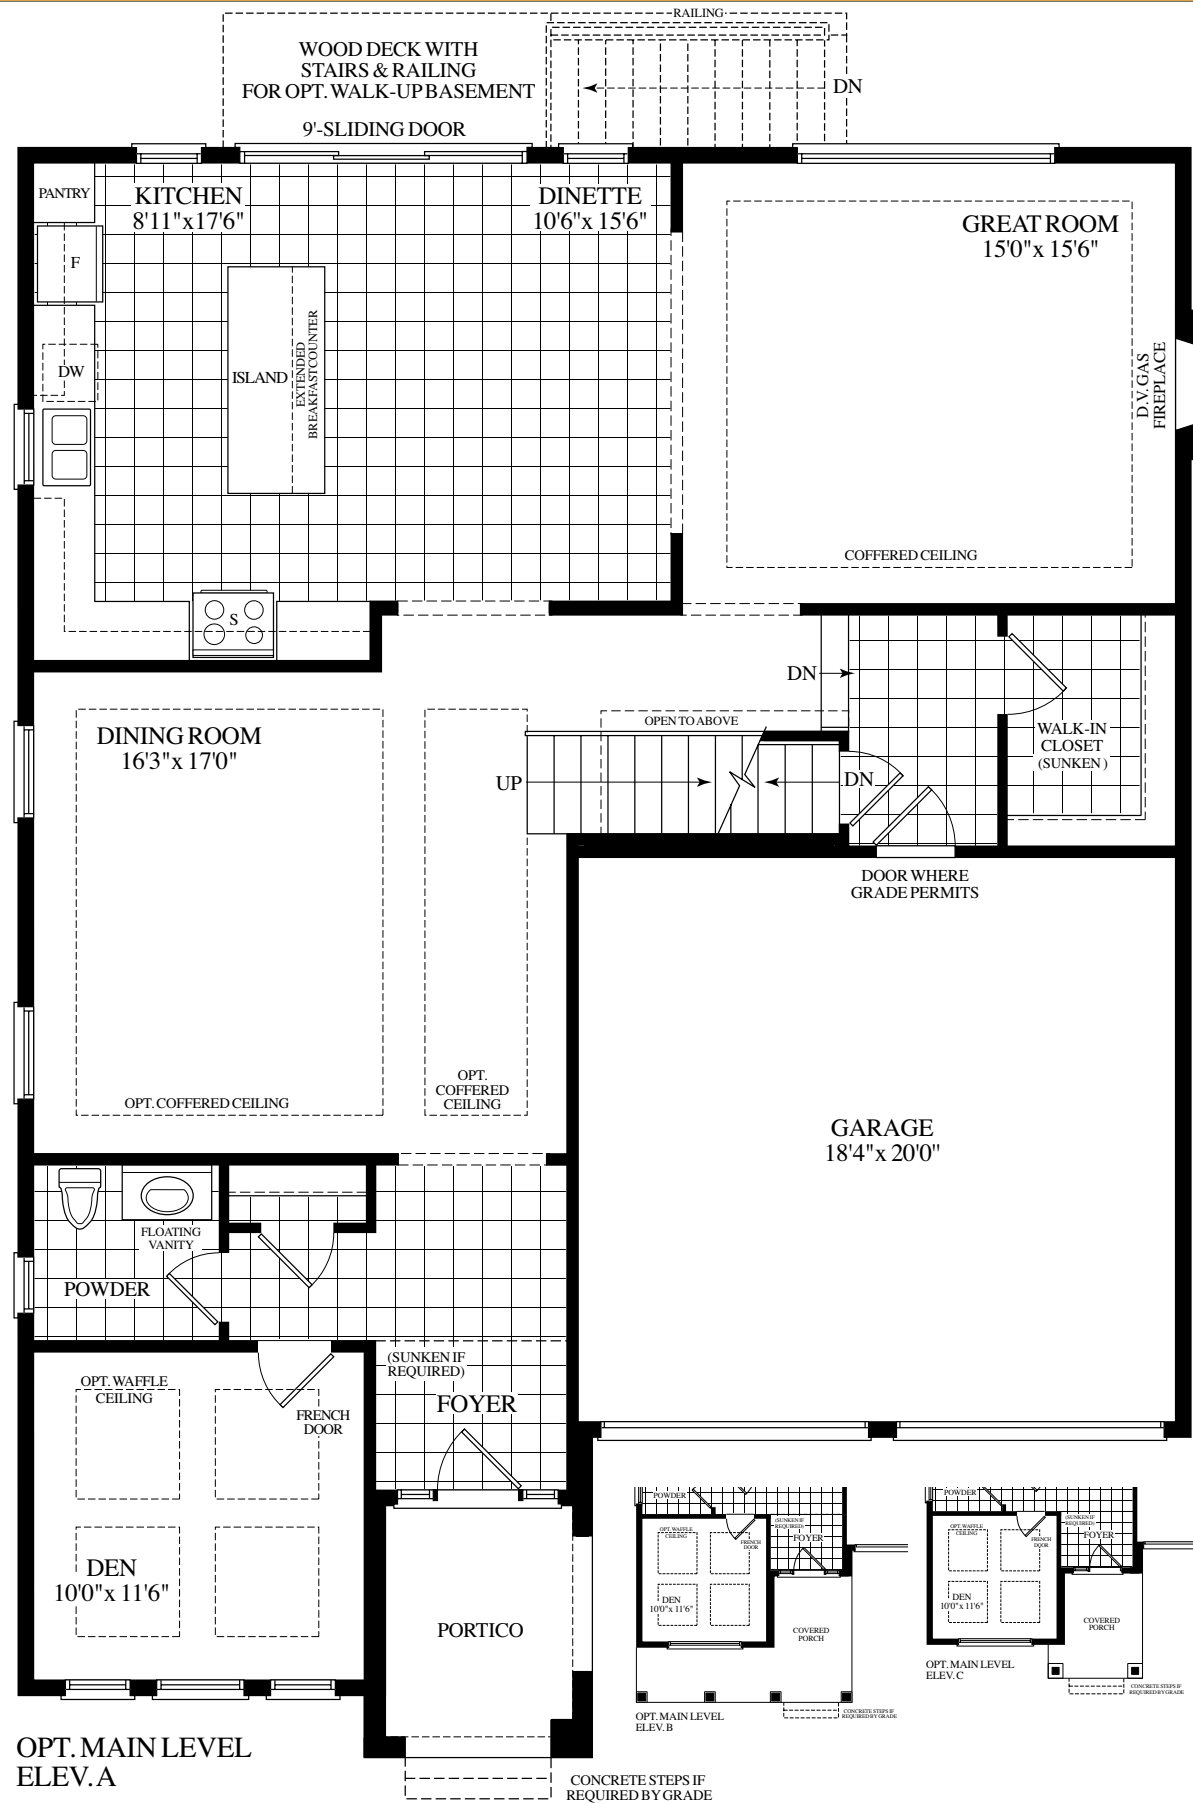

OKRIDGE  
MEADOWS

ROYALPINEHOMES.COM

45' LOTS

THE ELMWOOD (45-05)  
OPTIONAL LAYOUT

ELEVATION A  
3295  
SQUARE FEET

45' LOTS

THE ELMWOOD (45-05)  
OPTIONAL LAYOUT

45' LOTS

THE ELMWOOD (45-05)  
OPTIONAL LAYOUT

ELEVATION B  
3295  
SQUARE FEET

ELEVATION C  
3290  
SQUARE FEET

# THE ELMWOOD (45-05)

## OPTIONAL LAYOUT

ELEVATION A  
**3295**  
SQUARE FEET

ELEVATION B  
**3295**  
SQUARE FEET

ELEVATION C  
**3290**  
SQUARE FEET

**45'** LOTS

INCLUDES 6 SQ.FT. OPEN AREA

Materials, specifications and floor plans are subject to change without notice. All renderings are artist's concept. All floor plans are approximate dimensions. Actual usable floor space may vary from the stated floor area. E.&O.E.