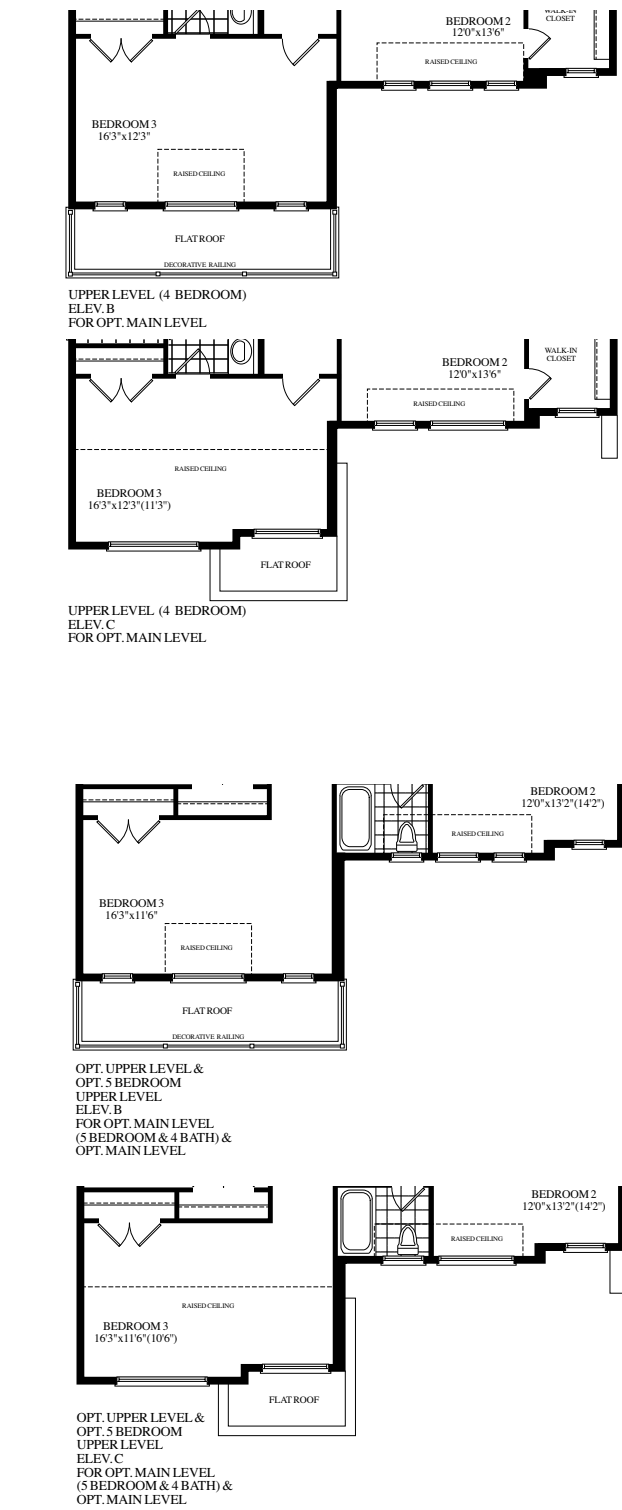

OKRIDGE  
MEADOWS

ROYALPINEHOMES.COM

45' LOTS

THE ELMWOOD (45-05)  
OPTIONAL LAYOUT

ELEVATION A  
3295  
SQUARE FEET

45' LOTS

THE ELMWOOD (45-05)  
OPTIONAL LAYOUT

45' LOTS

THE ELMWOOD (45-05)  
OPTIONAL LAYOUT

ELEVATION B  
3295  
SQUARE FEET

ELEVATION C  
3290  
SQUARE FEET

# THE ELMWOOD (45-05)

## OPTIONAL LAYOUT

ELEVATION A  
**3295**  
SQUARE FEET

ELEVATION B  
**3295**  
SQUARE FEET

ELEVATION C  
**3290**  
SQUARE FEET

**45'** LOTS

INCLUDES 6 SQ.FT. OPEN AREA

Materials, specifications and floor plans are subject to change without notice. All renderings are artist's concept. All floor plans are approximate dimensions. Actual usable floor space may vary from the stated floor area. E.&O.E.