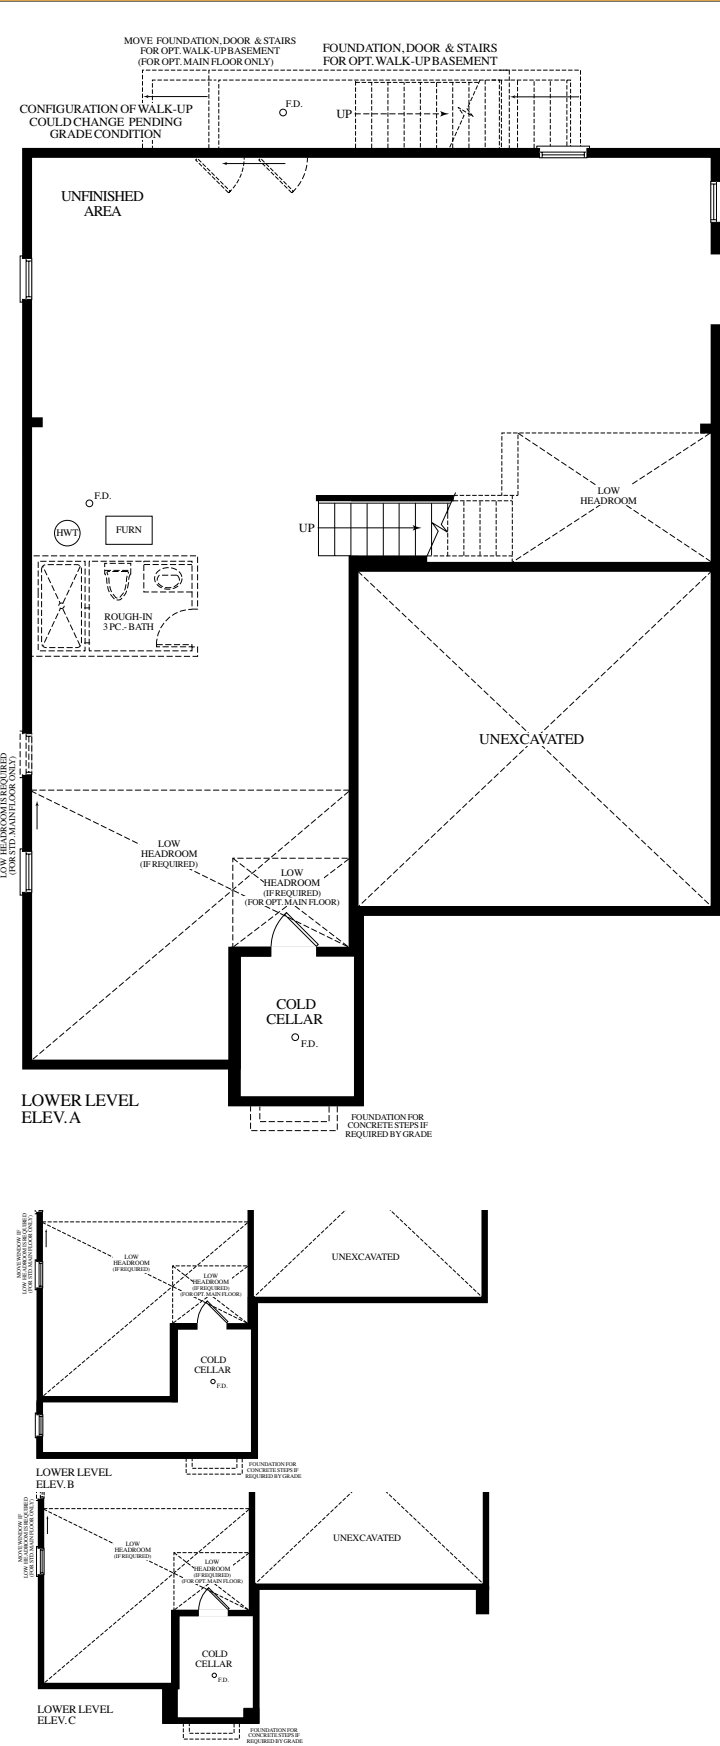

OKRIDGE  
MEADOWS

ROYALPINEHOMES.COM

45' LOTS

THE ELMWOOD (45-05)  
OPTIONAL LAYOUT

ELEVATION A  
3295  
SQUARE FEET

45' LOTS

THE ELMWOOD (45-05)  
OPTIONAL LAYOUT

45' LOTS

THE ELMWOOD (45-05)  
OPTIONAL LAYOUT

ELEVATION B  
3295  
SQUARE FEET

ELEVATION C  
3290  
SQUARE FEET

# THE ELMWOOD (45-05)

## OPTIONAL LAYOUT

ELEVATION A  
**3295**  
SQUARE FEET

ELEVATION B  
**3295**  
SQUARE FEET

ELEVATION C  
**3290**  
SQUARE FEET

**45'** LOTS

INCLUDES 6 SQ.FT. OPEN AREA

Materials, specifications and floor plans are subject to change without notice. All renderings are artist's concept. All floor plans are approximate dimensions. Actual usable floor space may vary from the stated floor area. E.&O.E.