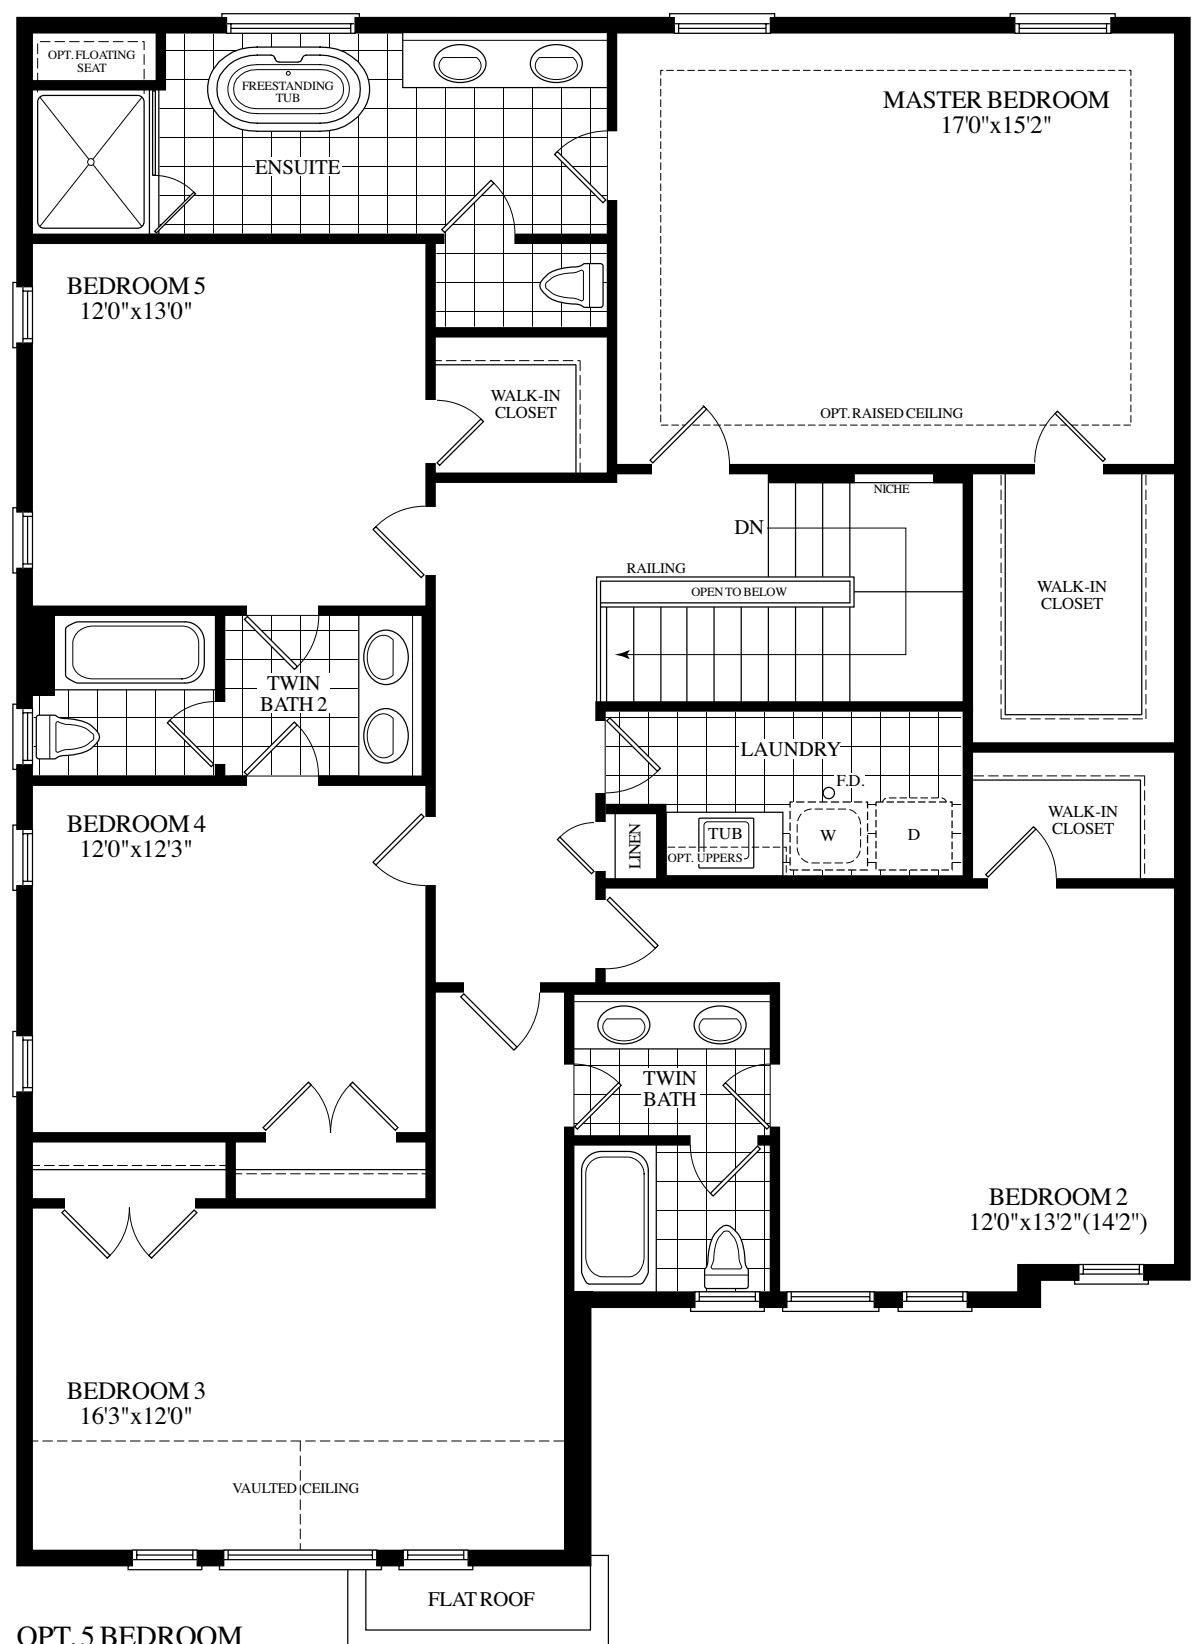

OKRIDGE  
MEADOWS

ROYALPINEHOMES.COM

45' LOTS

THE ELMWOOD (45-05)  
OPTIONAL LAYOUT

ELEVATION A  
3295  
SQUARE FEET

45' LOTS

THE ELMWOOD (45-05)  
OPTIONAL LAYOUT

45' LOTS

THE ELMWOOD (45-05)  
OPTIONAL LAYOUT

ELEVATION B  
3295  
SQUARE FEET

ELEVATION C  
3290  
SQUARE FEET

# THE ELMWOOD (45-05)

## OPTIONAL LAYOUT

ELEVATION A  
**3295**  
SQUARE FEET

ELEVATION B  
**3295**  
SQUARE FEET

ELEVATION C  
**3290**  
SQUARE FEET

**45'** LOTS

INCLUDES 6 SQ.FT. OPEN AREA

Materials, specifications and floor plans are subject to change without notice. All renderings are artist's concept. All floor plans are approximate dimensions. Actual usable floor space may vary from the stated floor area. E.&O.E.