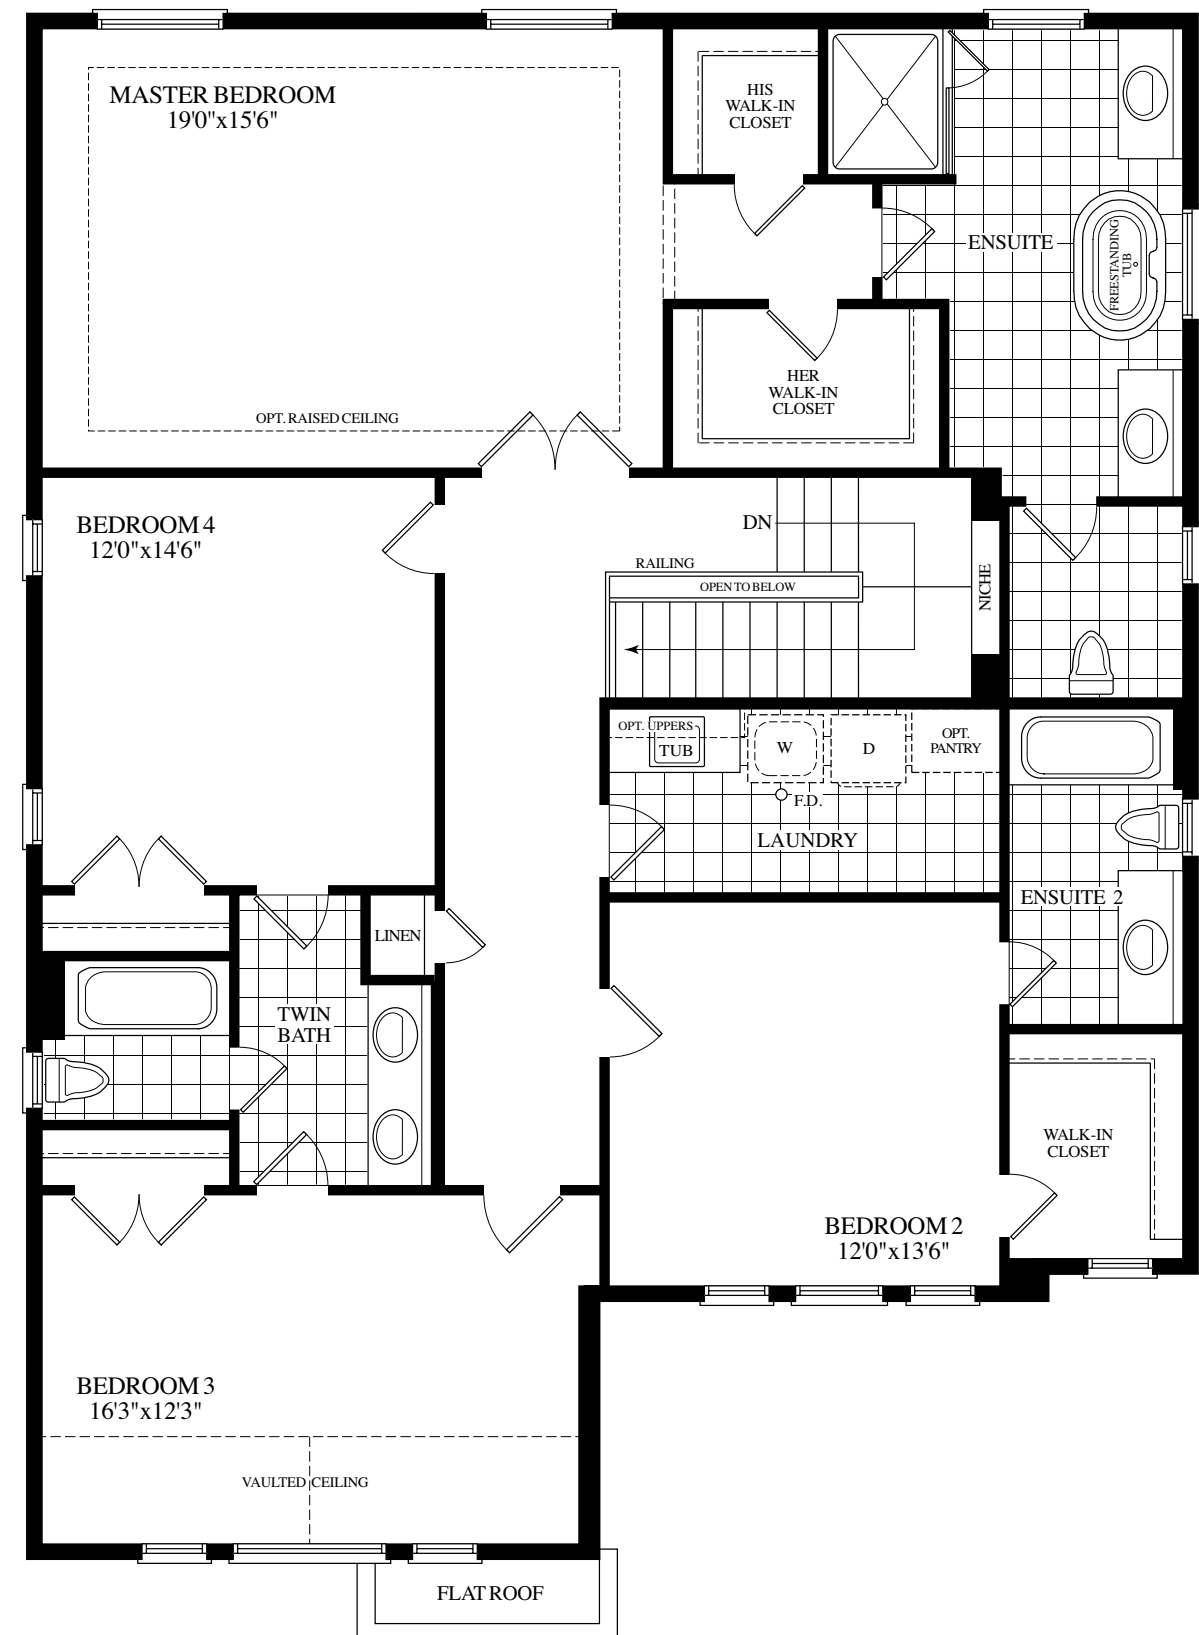

OKRIDGE  
MEADOWS

ROYALPINEHOMES.COM

45' LOTS

THE ELMWOOD (45-05)  
OPTIONAL LAYOUT

ELEVATION A  
3295  
SQUARE FEET

45' LOTS

THE ELMWOOD (45-05)  
OPTIONAL LAYOUT

45' LOTS

THE ELMWOOD (45-05)  
OPTIONAL LAYOUT

ELEVATION B  
3295  
SQUARE FEET

ELEVATION C  
3290  
SQUARE FEET

# THE ELMWOOD (45-05)

## OPTIONAL LAYOUT

ELEVATION A  
**3295**  
SQUARE FEET

ELEVATION B  
**3295**  
SQUARE FEET

ELEVATION C  
**3290**  
SQUARE FEET

**45'** LOTS

INCLUDES 6 SQ.FT. OPEN AREA

Materials, specifications and floor plans are subject to change without notice. All renderings are artist's concept. All floor plans are approximate dimensions. Actual usable floor space may vary from the stated floor area. E.&O.E.