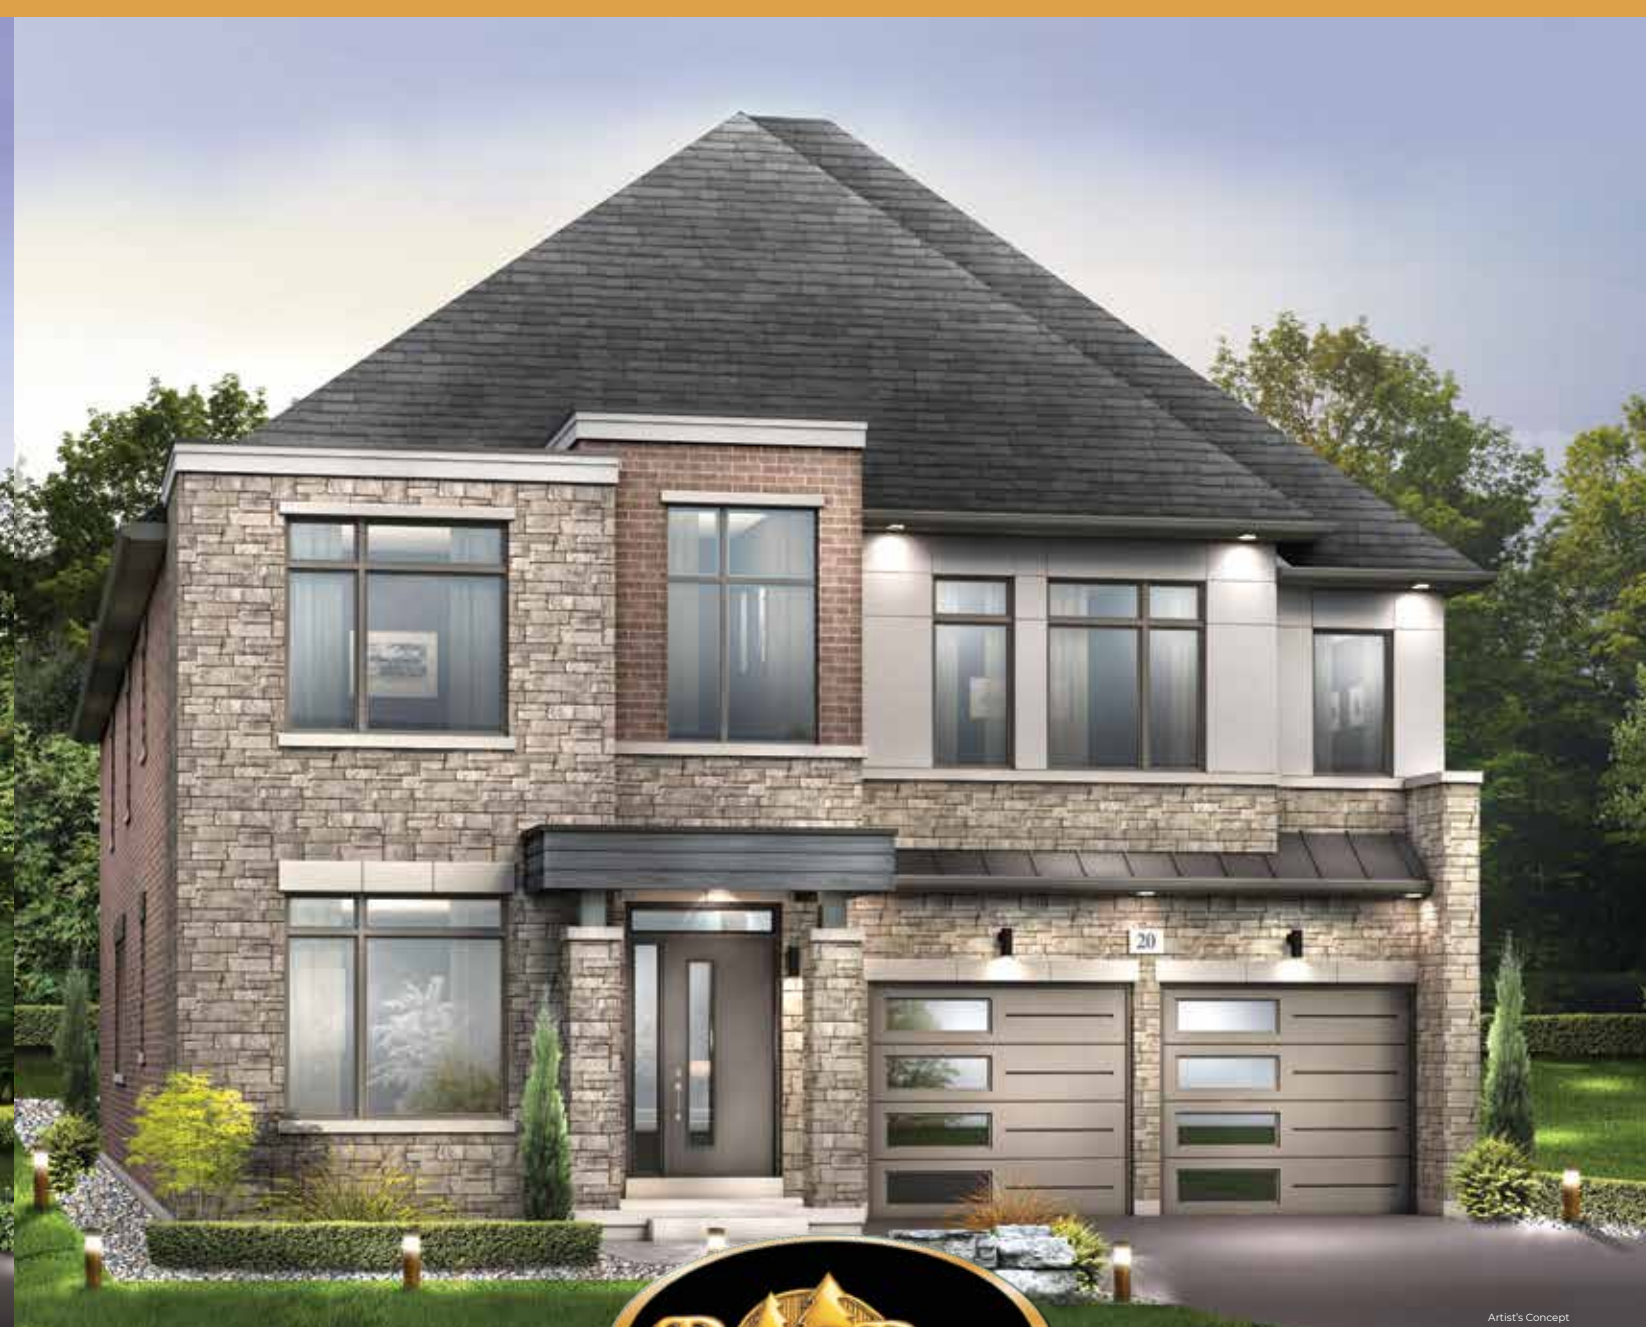

OKRIDGE
MEADOWS

ROYALPINEHOMES.COM

45' LOTS

THE ELMWOOD (45-05)
STANDARD LAYOUT

ELEVATION A
3295
SQUARE FEET

45' LOTS

THE ELMWOOD (45-05)
STANDARD LAYOUT

ELEVATION B
3295
SQUARE FEET

45' LOTS

THE ELMWOOD (45-05)
STANDARD LAYOUT

ELEVATION C
3290
SQUARE FEET

THE ELMWOOD (45-05)

STANDARD LAYOUT

ELEVATION A
3295
SQUARE FEET

ELEVATION B
3295
SQUARE FEET

ELEVATION C
3290
SQUARE FEET

45' LOTS

INCLUDES 6 SQ.FT. OPEN AREA