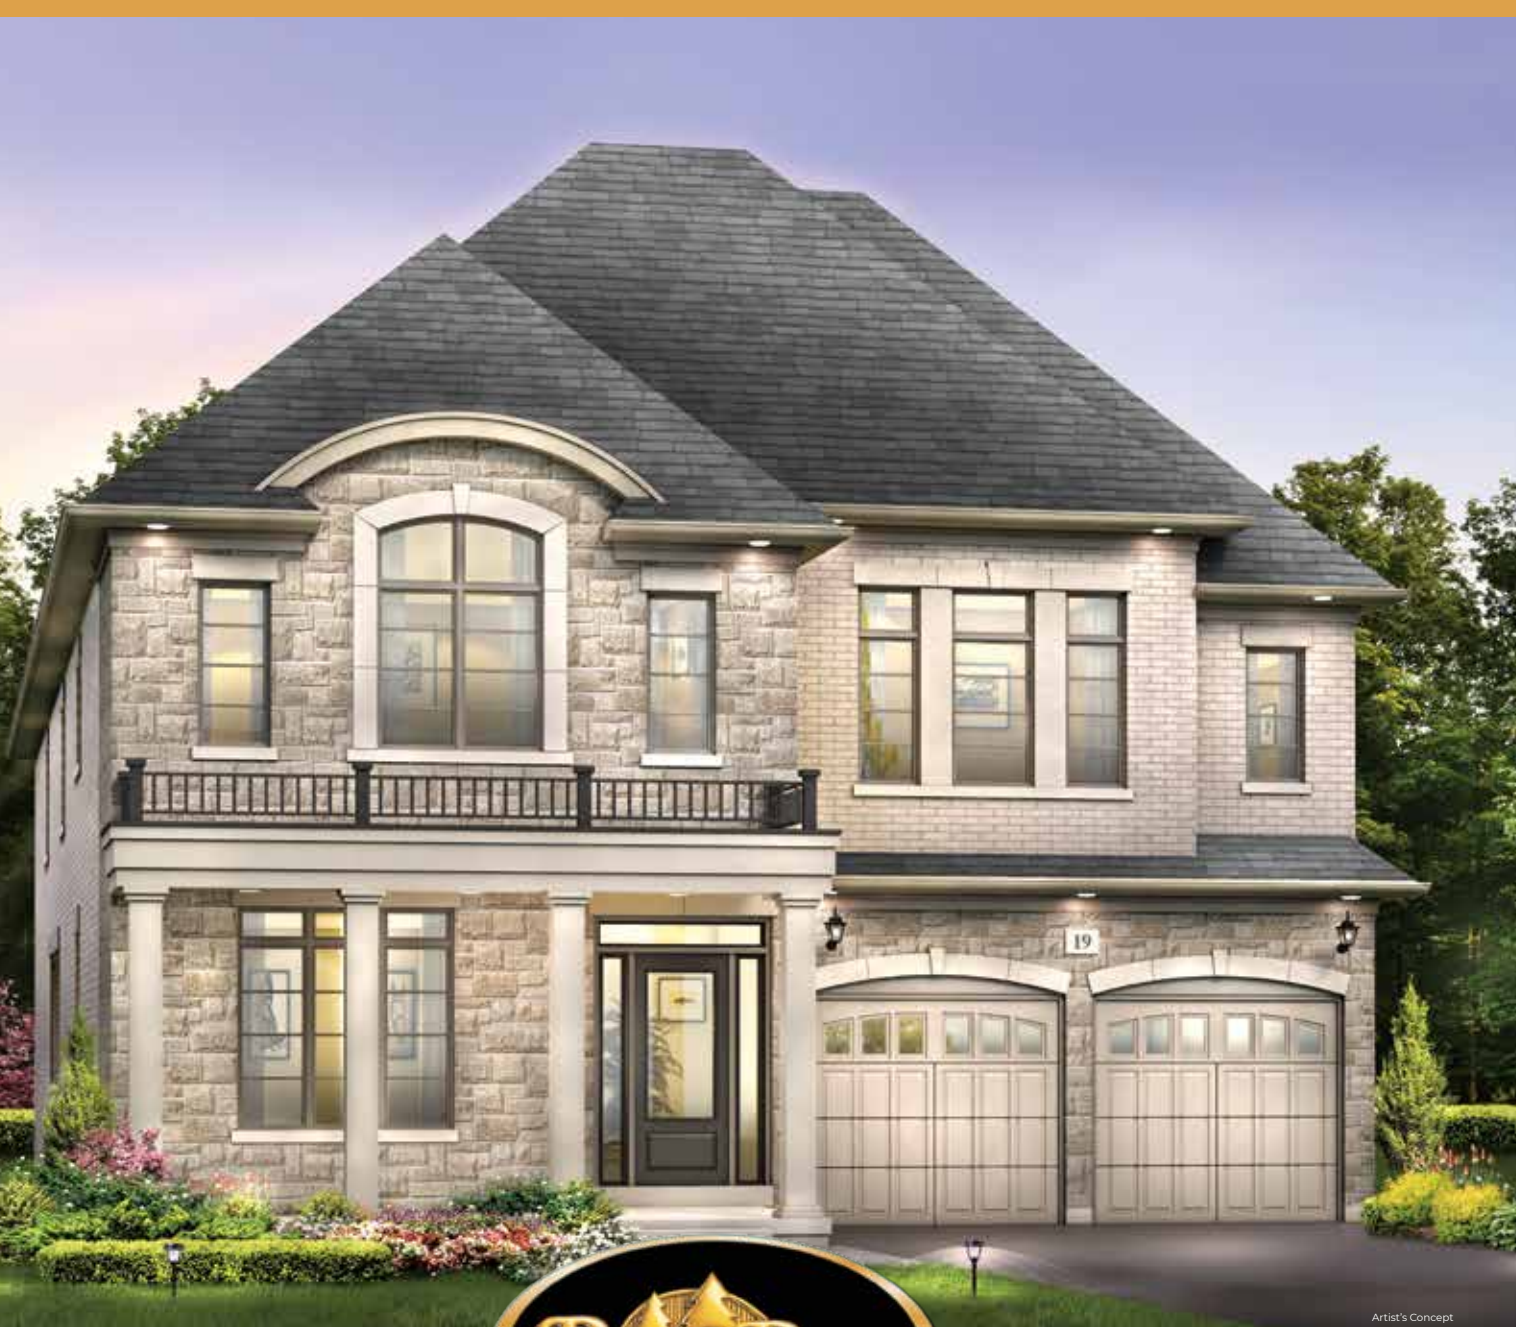

OKRIDGE
MEADOWS

ROYALPINEHOMES.COM

45' LOTS

THE ELMWOOD (45-05)
STANDARD LAYOUT

ELEVATION A
3295
SQUARE FEET

45' LOTS

THE ELMWOOD (45-05)
STANDARD LAYOUT

ELEVATION B
3295
SQUARE FEET

45' LOTS

THE ELMWOOD (45-05)
STANDARD LAYOUT

ELEVATION C
3290
SQUARE FEET

THE ELMWOOD (45-05)

STANDARD LAYOUT

ELEVATION A
3295
SQUARE FEET

ELEVATION B
3295
SQUARE FEET

ELEVATION C
3290
SQUARE FEET

45' LOTS

INCLUDES 6 SQ.FT. OPEN AREA